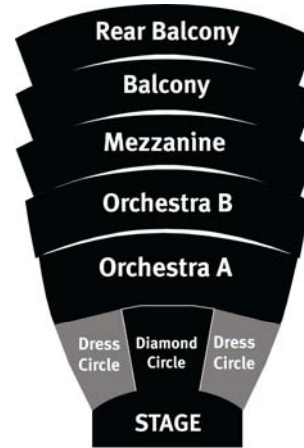

Renew my Masterworks seats: \_\_\_\_\_  
Section Row Seats

Current Masterworks seats are guaranteed if ordered by May 1.

Series	Section	Price	Friday or Saturday	# of Tix	Total
Masterworks			X		
Pops					
Backstage Pass	X	\$75	X		
Subtotal:					
Please consider adding a tax deductible contribution of 50% of your subtotal:					
<b>Grand Total:</b>					

**MASTERWORKS SERIES  
GAILLARD AUDITORIUM  
SEATING CHART**

**POPS SERIES  
MEMMINGER AUDITORIUM  
SEATING CHART**

**MASTERWORKS SERIES  
GAILLARD AUDITORIUM**

Section	Season Price for all 8 concerts! Prices same as last year!
Diamond Circle (A-S, Center)	\$425
Dress Circle (A-S, Sides)	\$370
Orchestra A (T-W)	\$270
Orchestra B (X-CC)	\$110
Mezzanine (A-H)	\$425
Balcony (J-Q)	\$270
Rear Balcony (R-Z)	\$110