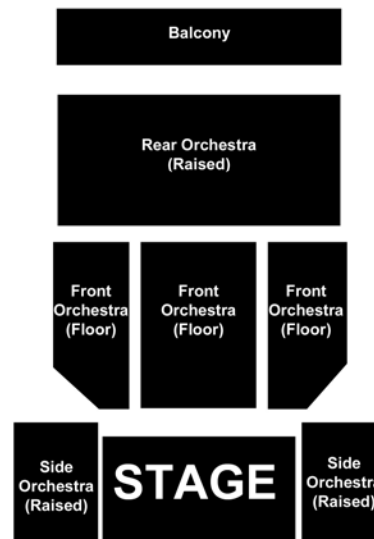

Renew my Masterworks seats: \_\_\_\_\_  
Section Row Seats

Current Masterworks seats are guaranteed if ordered by May 1.

Series	Section	Price	Friday or Saturday	# of Tix	Total
Masterworks			X		
Pops					
Backstage Pass	X	\$75	X		
Subtotal:					
Please consider adding a tax deductible contribution of 50% of your subtotal:					
<b>Grand Total:</b>					

**MASTERWORKS SERIES  
GAILLARD AUDITORIUM  
SEATING CHART**

**POPS SERIES  
MEMMINGER AUDITORIUM  
SEATING CHART**

**MASTERWORKS SERIES  
GAILLARD AUDITORIUM**

Section	Season Price for all 8 concerts! Prices same as last year!
Diamond Circle (A-S, Center)	\$425
Dress Circle (A-S, Sides)	\$370
Orchestra A (T-W)	\$270
Orchestra B (X-CC)	\$110
Mezzanine (A-H)	\$425
Balcony (J-Q)	\$270
Rear Balcony (R-Z)	\$110

**POPS SERIES  
MEMMINGER AUDITORIUM**

Section	Season Price for all 5 concerts!
Front Orchestra (Floor)	\$200
Rear Orchestra (Raised)	\$150
Side Orchestra and Balcony	\$80

**BACKSTAGE PASS SERIES  
MEMMINGER AUDITORIUM**